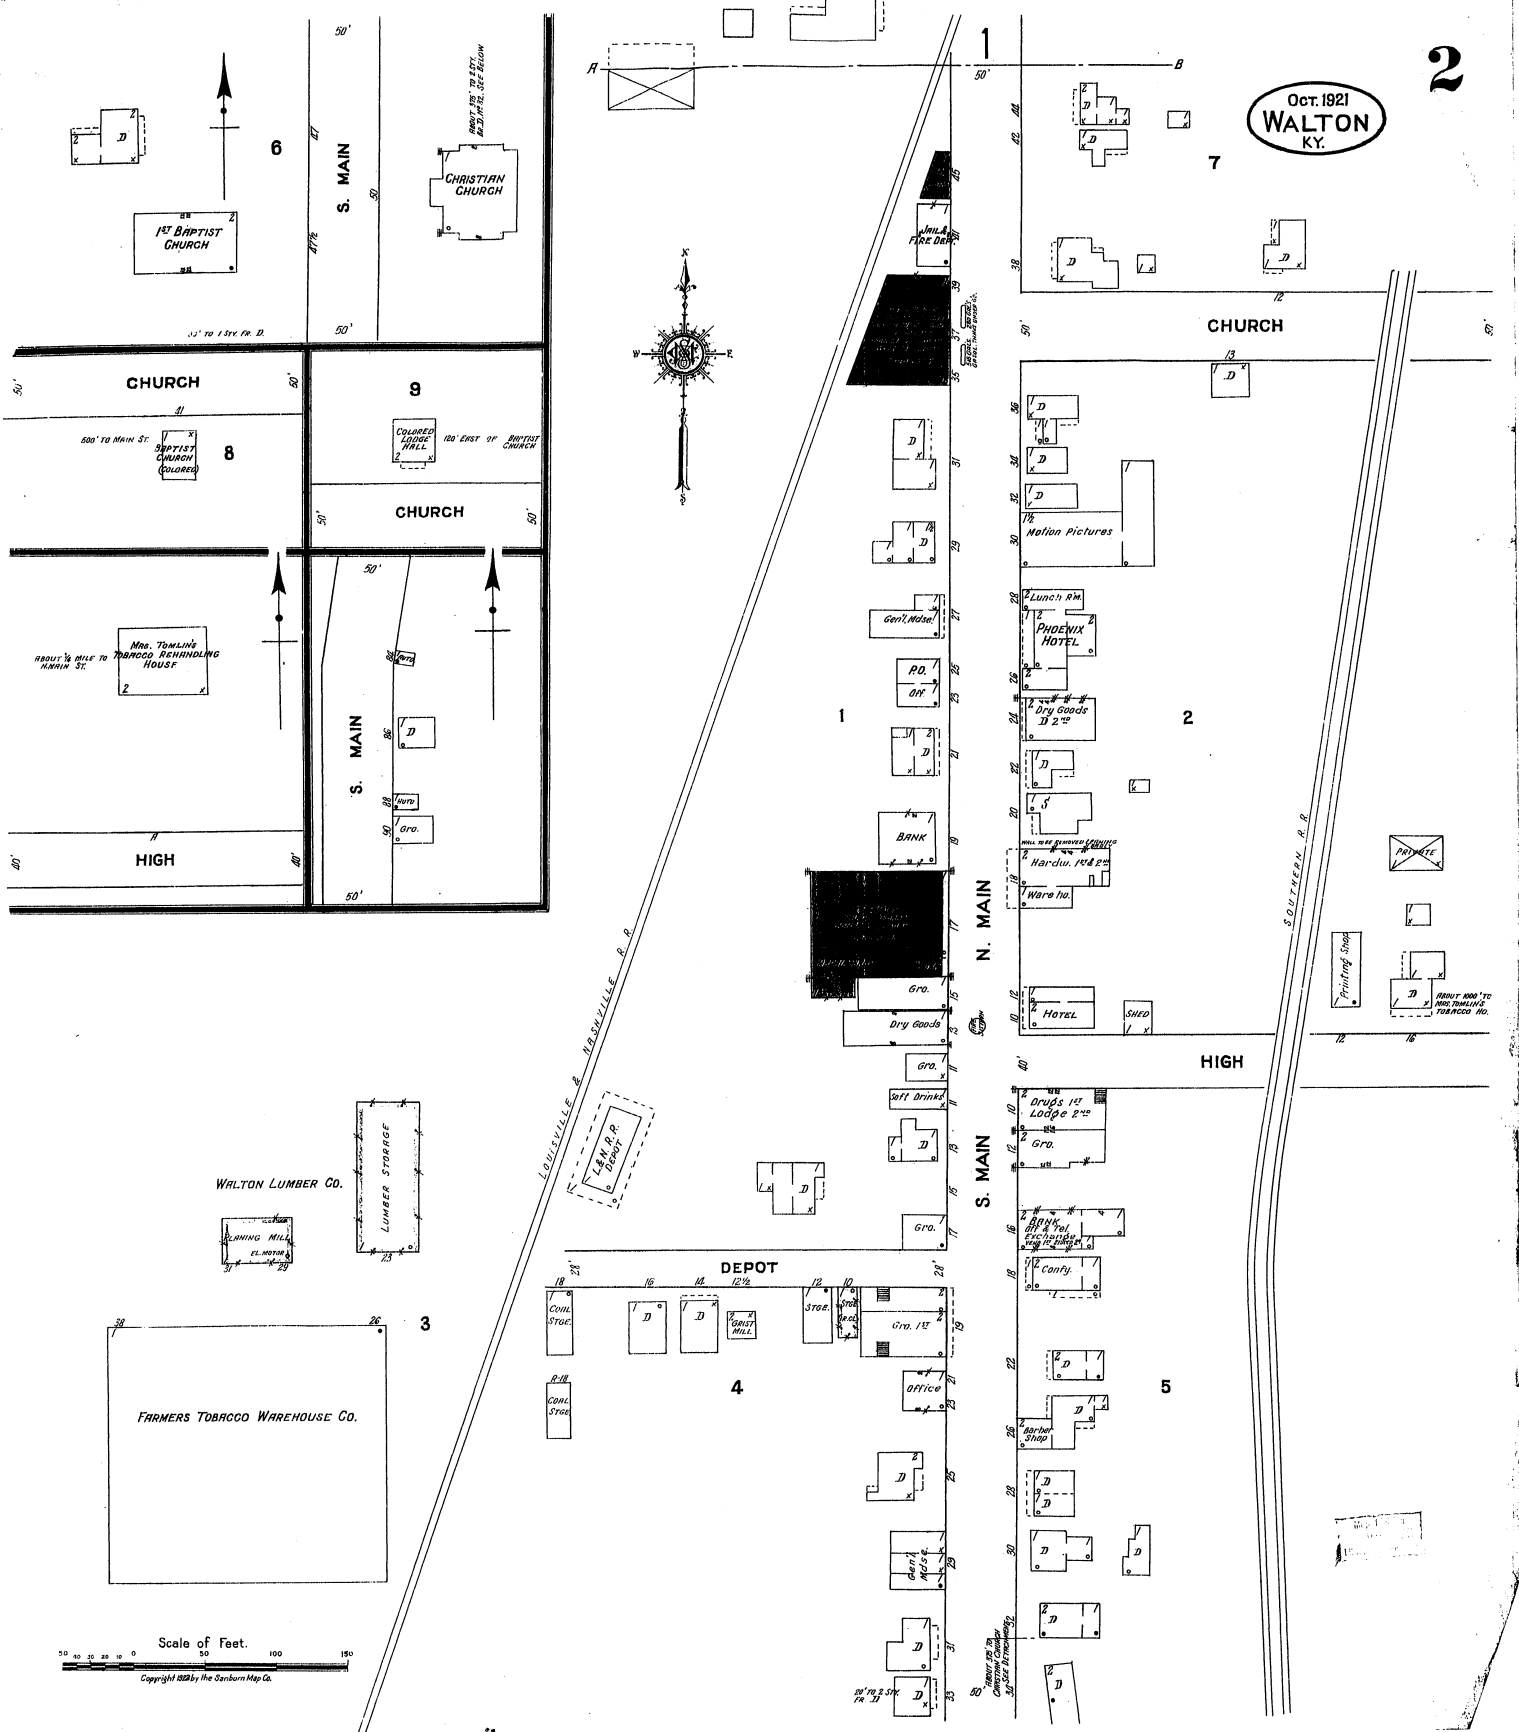

Oct. 1921
WALTON
KY.

1st BAPTIST CHURCH

CHRISTIAN CHURCH

CHURCH

8

9

CHURCH

HIGH

HIGH

CHURCH

2

5